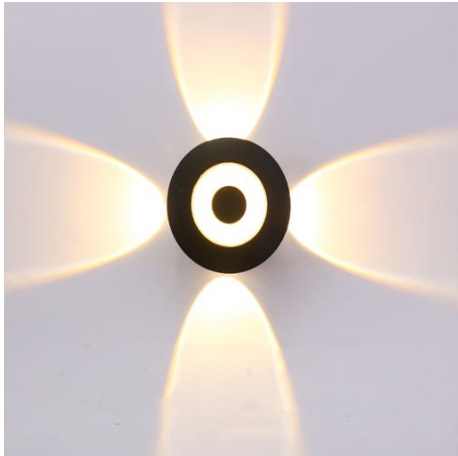

LG Wall Lamp Collection

LG-022 1W*5
$4.1