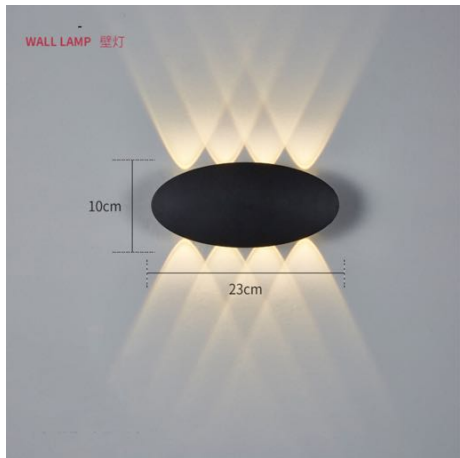

LG Wall Lamp Collection

LG-035 8W
$4.2