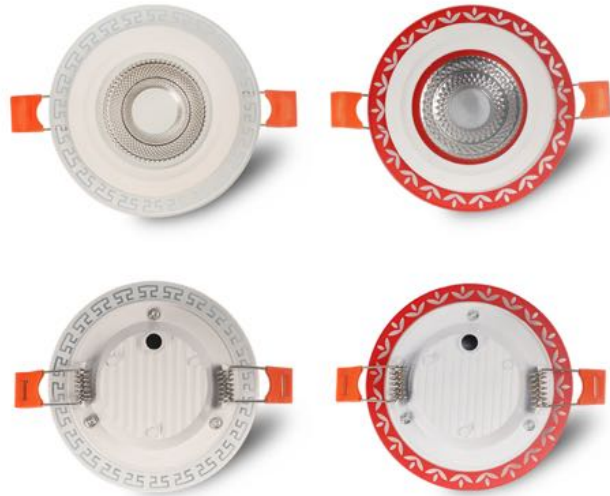

Panel Light Series

Product model

Price (USD)

Price (CNY)

Product model

Price (USD)

Price (CNY)

Warlord Downlight
6W rounded

$0.39

$0.39

Warlord Downlight
6W square
6000K/4000k/3000K

$0.46

$0.46