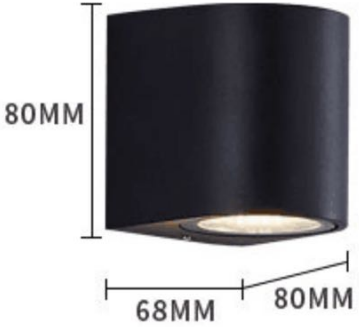

LG Wall Lamp Collection