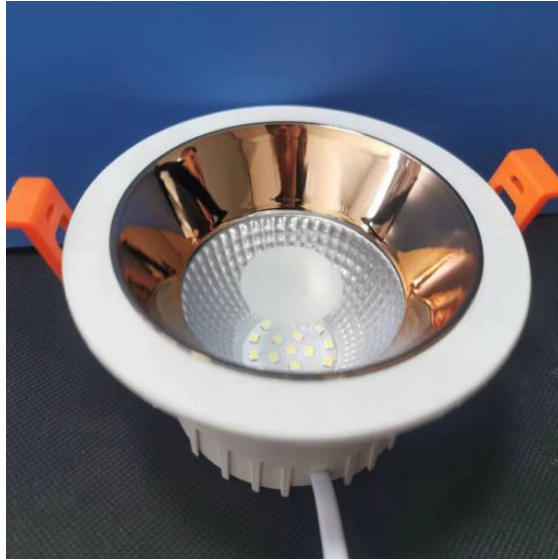

Downlight Series

Product model

Price (USD)

8505 COB 7W Glass
6000K/3000K

$0.74

8510 COB 12W Glass
6000K/3000K

$1.21

8515 COB 18W Glass
6000K/3000K

$1.73

8530 COB 30W Glass
6000K/3000K

$3.05

Product model

Price (USD)

8505 COB 7W lenticular
6000K/3000K

$0.71

8510 COB 12W lenticular
6000K/3000K

$1.22

8515 COB 18W lenticular
6000K/3000K

$2.12