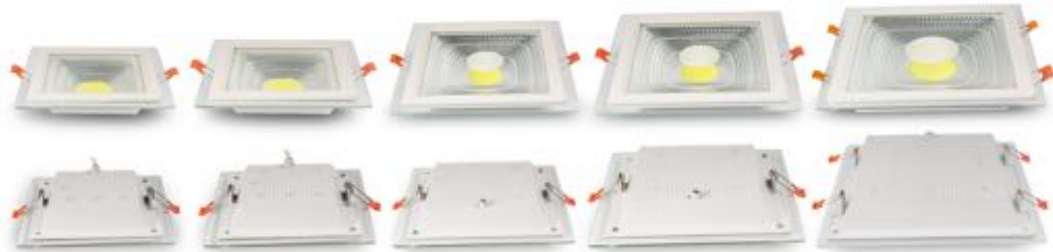

Panel Light Series

Product model	Price (USD)	Price (CNY)
HJX-602 open-frame 5.2 inch12W round 6000k/3000k	$1.04	$1.04
HJX-602 open-frame 5.2 inch12W Square 6000k/3000k	$1.07	$1.07
HJX-602 open-frame 7.8inch15W round 6000k/3000k	$1.37	$1.37
HJX-602 open-frame 7.8inch15W Square 6000k/3000k	$1.37	$1.37
HJX-602 open-frame 10.4inch20W round 6000k/3000k	$1.76	$1.76