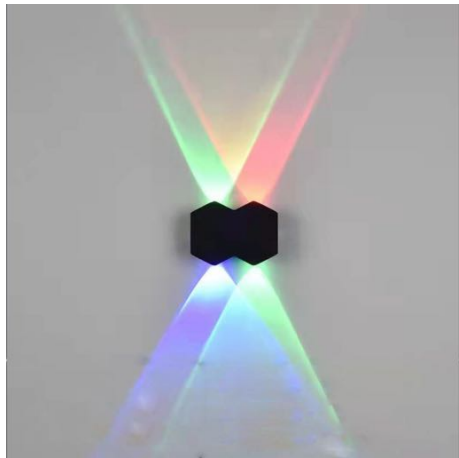

LG-007 4W
$2.3