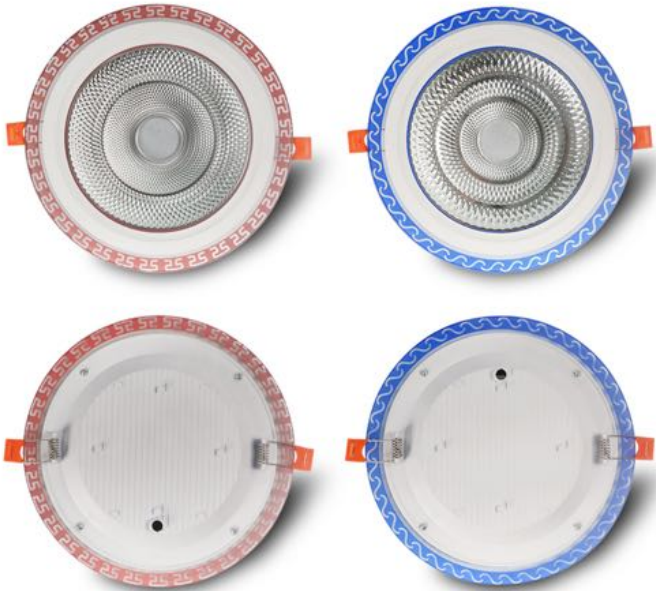

Panel Light Series

Product model

Price (USD)

Price (CNY)

Product model

Price (USD)

Price (CNY)

Warlord Downlight
6W rounded

$0.39

$0.39

Warlord Downlight
6W square
6000K/4000k/3000K

$0.46

$0.46