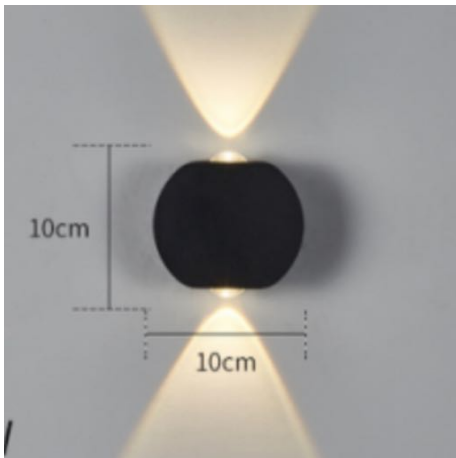

LG Wall Lamp Collection

LG-111 2W
$2.8