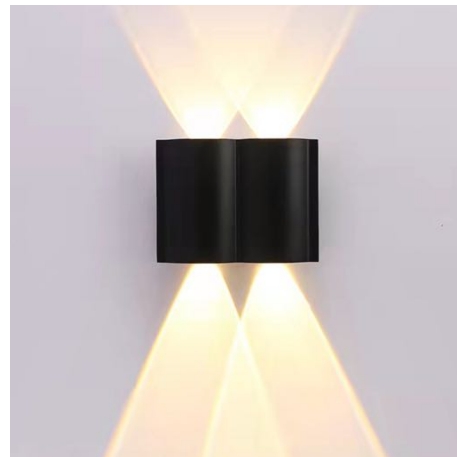

LG-037 4W
$2.9