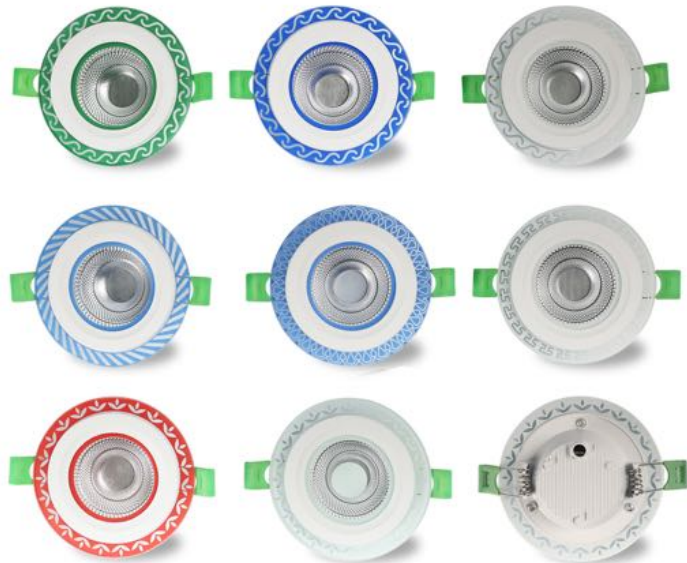

Panel Light Series

Product model

Price (USD)

Price (CNY)

Product model

Price (USD)

Price (CNY)

Warlord Downlight
6W rounded

$0.39

$0.39

Warlord Downlight
6W square
6000K/4000k/3000K

$0.46

$0.46