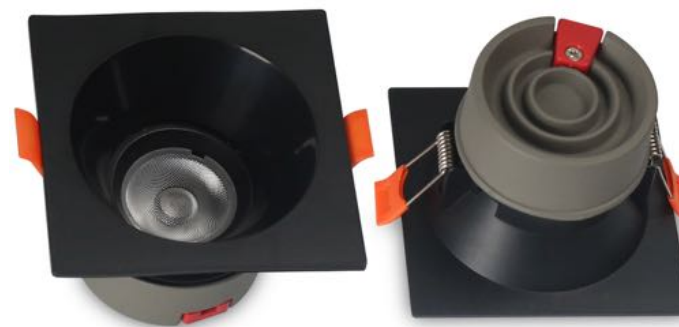

Downlight Series

Product model

Price (USD)

Price (CNY)

Product model

Price (USD)

Price (CNY)

Warlord Downlight
6W rounded

$0.39

$0.39

Warlord Downlight
6W square
6000K/4000k/3000K

$0.46

$0.46