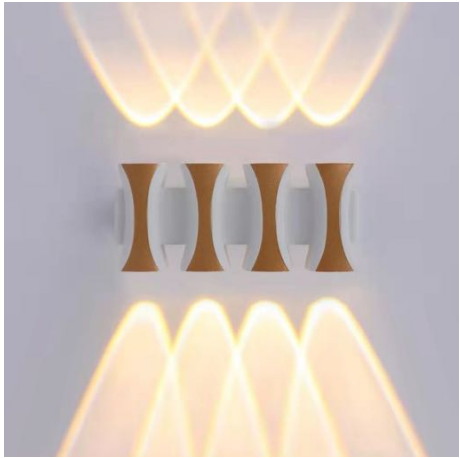

LG Wall Lamp Collection

LG-043 8W
$6.2